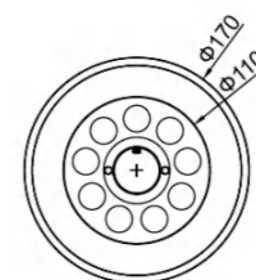

Fountain Light

Code : FS1001

Stainless Steel 304 Housing + Tempered Glass

Specification

High Power (1w/2w/3W)

Code	Vol.	Power	Color	Lumens	LED Type	Control
FS1001-H6WHT	AC12V	6W	6400K	660lm	6pcs 1W	--
FS1001-H9WHT	AC12V	9W	6400K	990lm	9pcs 1W	--
FS1001-H6WW	AC12V	6W	3000K	600lm	6pcs 1W	--
FS1001-H9WW	AC12V	9W	3000K	900lm	9pcs 1W	--
FS1001-H6RGB	AC12V	6W	RGB	330lm	6pcs 1W	ON/OFF
FS1001-H9RGB	AC12V	9W	RGB	490lm	9pcs 1W	ON/OFF