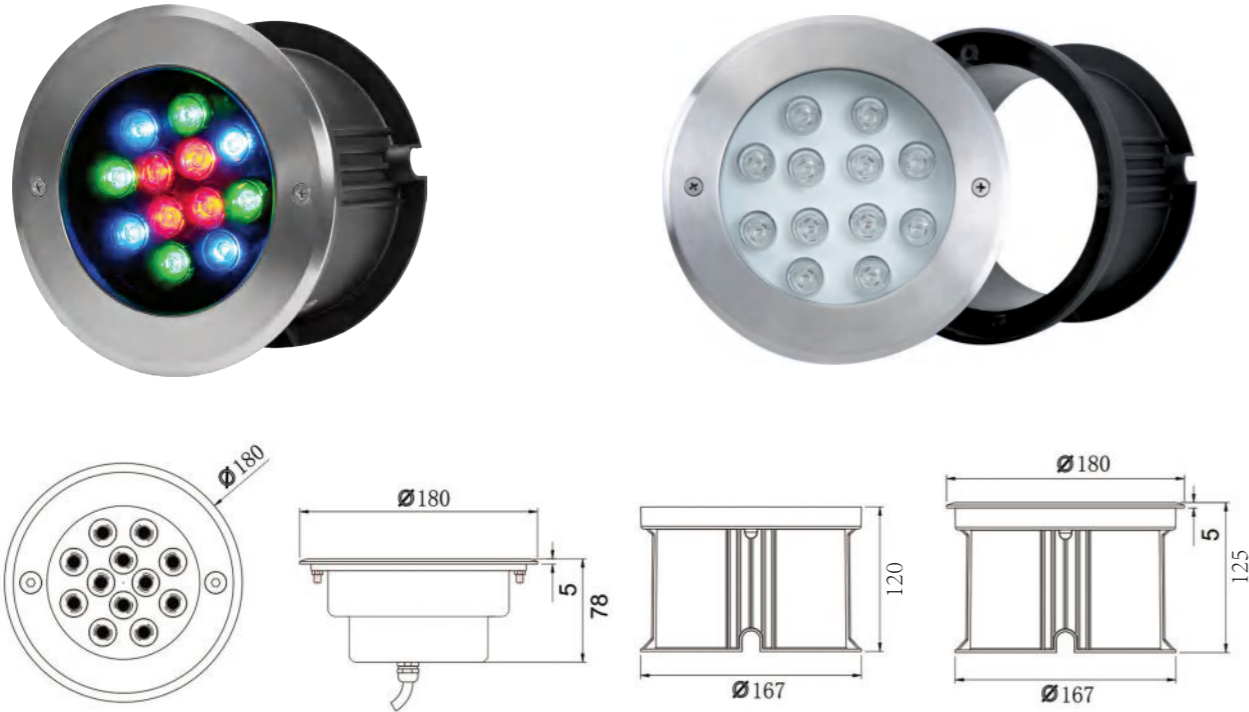

Code : U1004

Stainless Steel 304 + Tempered Glass

Suit for concrete pool

Specification

High Power (1w/2w/3W)

Code	Vol.	Power	Color	Lumens	LED Type	Control
U1004-H12WHT	AC12V	12W	6400K	1320lm	12pcs 1W	--
U1004-H18WHT	AC12V	18W	6400K	1980lm	12pcs 2W	--
U1004-H12WW	AC12V	12W	3000K	1200lm	12pcs 1W	--
U1004-H18WW	AC12V	18W	3000K	1800lm	12pcs 2W	--
U1004-H12RGB	AC12V	12W	RGB	660lm	12pcs 1W	ON/OFF
U1004-H18RGB	AC12V	18W	RGB	990lm	12pcs 2W	ON/OFF

Code : U2001

Stainless Steel 304 casted Housing + Tempered Glass

Adjustable Angle

Specification

High Power (1w/2w/3W)

Code	Vol.	Power	Color	Lumens	LED Type	Control
U2001-H3WHT	AC12V	3W	6400K	330lm	3pcs 1W	--
U2001-H5WHT	AC12V	5W	6400K	550lm	3pcs 2W	--
U2001-H3WW	AC12V	3W	3000K	300lm	3pcs 1W	--
U2001-H5WW	AC12V	5W	3000K	500lm	3pcs 2W	--
U2001-H3RGB	AC12V	3W	RGB	160lm	3pcs 1W	ON/OFF
U2001-H5RGB	AC12V	5W	RGB	280lm	3pcs 2W	ON/OFF

Code : U2002

Stainless Steel 304 stretched Housing + Tempered Glass

Adjustable Angle

Specification

High Power (1w/2w/3W)

Code	Vol.	Power	Color	Lumens	LED Type	Control
U2002-H3WHT	AC12V	3W	6400K	330lm	3pcs 1W	--
U2002-H5WHT	AC12V	5W	6400K	550lm	3pcs 2W	--
U2002-H3WW	AC12V	3W	3000K	300lm	3pcs 1W	--
U2002-H5WW	AC12V	5W	3000K	500lm	3pcs 2W	--
U2002-H3RGB	AC12V	3W	RGB	160lm	3pcs 1W	ON/OFF
U2002-H5RGB	AC12V	5W	RGB	280lm	3pcs 2W	ON/OFF

Fountain Light

Code : FS1001

Stainless Steel 304 Housing + Tempered Glass

Specification

 High Power (1w/2w/3W)

Code	Vol.	Power	Color	Lumens	LED Type	Control
FS1001-H6WHT	AC12V	6W	6400K	660lm	6pcs 1W	--
FS1001-H9WHT	AC12V	9W	6400K	990lm	9pcs 1W	--
FS1001-H6WW	AC12V	6W	3000K	600lm	6pcs 1W	--
FS1001-H9WW	AC12V	9W	3000K	900lm	9pcs 1W	--
FS1001-H6RGB	AC12V	6W	RGB	330lm	6pcs 1W	ON/OFF
FS1001-H9RGB	AC12V	9W	RGB	490lm	9pcs 1W	ON/OFF