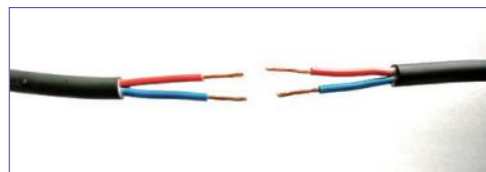

Accessories

MAXILLUM BRACKETS

BRT001	BRT002	BRT004	BRT005
			
Concrete Pool	Liner Pool Fiberglass Pool Stainless Steel Pool	Concrete+Liner Pool	Concrete Pool
W1001, W2001, W2002, W2003	W1001, W2001, W2002, W2003	W2001, W2002, W2003	W4005
BRT006	BRT007	BRT008	BRT009
			
Concrete Pool	Liner Pool Fiberglass Pool Stainless Steel Pool	Concrete Pool	Concrete Pool
W2005	W2005	W4002	W4004

Code : Gland001-PG11

Waterproof cable gland for Wall mounted Lamp

1. Peel off the cable

2. Seal the cable with the shrinkable tube.

3. Add the cable gland

4. Twist the screws tightly

Warning : If cable connection is done underwater, additional cable gland should be used.