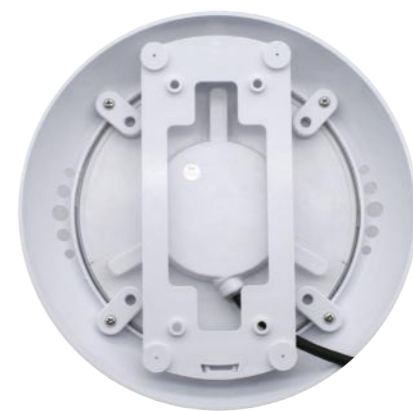

Fountain Light

Code : FS1001

Stainless Steel 304 Housing + Tempered Glass

Specification

 High Power (1w/2w/3W)

Code	Vol.	Power	Color	Lumens	LED Type	Control
FS1001-H6WHT	AC12V	6W	6400K	660lm	6pcs 1W	--
FS1001-H9WHT	AC12V	9W	6400K	990lm	9pcs 1W	--
FS1001-H6WW	AC12V	6W	3000K	600lm	6pcs 1W	--
FS1001-H9WW	AC12V	9W	3000K	900lm	9pcs 1W	--
FS1001-H6RGB	AC12V	6W	RGB	330lm	6pcs 1W	ON/OFF
FS1001-H9RGB	AC12V	9W	RGB	490lm	9pcs 1W	ON/OFF

Code : FS1002

Stainless Steel 304 Housing + Tempered Glass

Styles and sizes can be customized.

Specification

 High Power (1w/2w/3W)

Code	Vol.	Power	Color	Lumens	LED Type	Control
FS1002-H6WHT	AC12V	6W	6400K	660lm	6pcs 1W	--
FS1002-H9WHT	AC12V	9W	6400K	990lm	9pcs 1W	--
FS1002-H6WW	AC12V	6W	3000K	600lm	6pcs 1W	--
FS1002-H9WW	AC12V	9W	3000K	900lm	9pcs 1W	--
FS1002-H6RGB	AC12V	6W	RGB	330lm	6pcs 1W	ON/OFF
FS1002-H9RGB	AC12V	9W	RGB	490lm	9pcs 1W	ON/OFF

Accessories

MAXILLUM BRACKETS

BRT001	BRT002	BRT004	BRT005
			
Concrete Pool	Liner Pool Fiberglass Pool Stainless Steel Pool	Concrete+Liner Pool	Concrete Pool
W1001, W2001, W2002, W2003	W1001, W2001, W2002, W2003	W2001, W2002, W2003	W4005
BRT006	BRT007	BRT008	BRT009
			
Concrete Pool	Liner Pool Fiberglass Pool Stainless Steel Pool	Concrete Pool	Concrete Pool
W2005	W2005	W4002	W4004

Code : Gland001-PG11

Waterproof cable gland for Wall mounted Lamp

1. Peel off the cable

2. Seal the cable with the shrinkable tube.

3. Add the cable gland

4. Twist the screws tightly

Warning : If cable connection is done underwater, additional cable gland should be used.