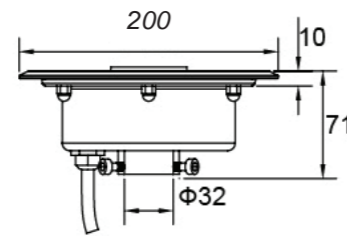

Code : FS1002

Stainless Steel 304 Housing + Tempered Glass

Styles and sizes can be customized.

Specification

High Power (1w/2w/3W)

Code	Vol.	Power	Color	Lumens	LED Type	Control
FS1002-H6WHT	AC12V	6W	6400K	660lm	6pcs 1W	--
FS1002-H9WHT	AC12V	9W	6400K	990lm	9pcs 1W	--
FS1002-H6WW	AC12V	6W	3000K	600lm	6pcs 1W	--
FS1002-H9WW	AC12V	9W	3000K	900lm	9pcs 1W	--
FS1002-H6RGB	AC12V	6W	RGB	330lm	6pcs 1W	ON/OFF
FS1002-H9RGB	AC12V	9W	RGB	490lm	9pcs 1W	ON/OFF