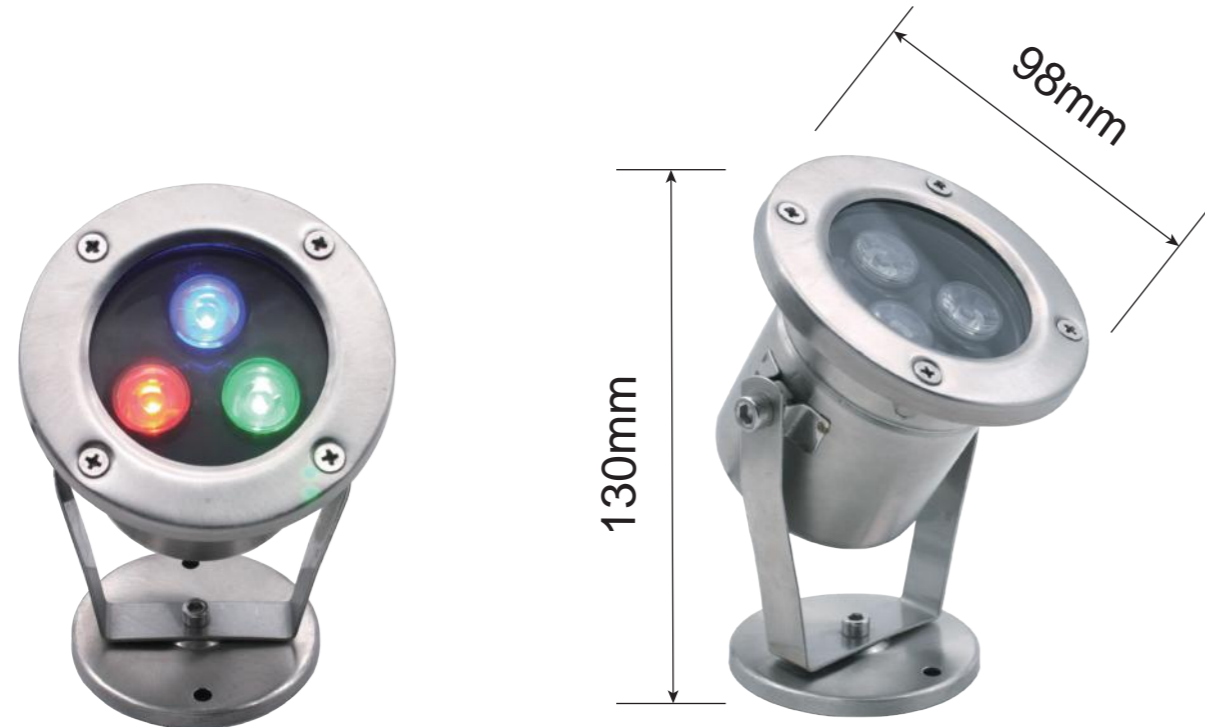

Code : U1004

Stainless Steel 304 + Tempered Glass

Suit for concrete pool

Specification

High Power (1w/2w/3W)

Code	Vol.	Power	Color	Lumens	LED Type	Control
U1004-H12WHT	AC12V	12W	6400K	1320lm	12pcs 1W	--
U1004-H18WHT	AC12V	18W	6400K	1980lm	12pcs 2W	--
U1004-H12WW	AC12V	12W	3000K	1200lm	12pcs 1W	--
U1004-H18WW	AC12V	18W	3000K	1800lm	12pcs 2W	--
U1004-H12RGB	AC12V	12W	RGB	660lm	12pcs 1W	ON/OFF
U1004-H18RGB	AC12V	18W	RGB	990lm	12pcs 2W	ON/OFF

Code : U2001

Stainless Steel 304 casted Housing + Tempered Glass

Adjustable Angle

Specification

High Power (1w/2w/3W)

Code	Vol.	Power	Color	Lumens	LED Type	Control
U2001-H3WHT	AC12V	3W	6400K	330lm	3pcs 1W	--
U2001-H5WHT	AC12V	5W	6400K	550lm	3pcs 2W	--
U2001-H3WW	AC12V	3W	3000K	300lm	3pcs 1W	--
U2001-H5WW	AC12V	5W	3000K	500lm	3pcs 2W	--
U2001-H3RGB	AC12V	3W	RGB	160lm	3pcs 1W	ON/OFF
U2001-H5RGB	AC12V	5W	RGB	280lm	3pcs 2W	ON/OFF

Code : U2002

Stainless Steel 304 stretched Housing + Tempered Glass

Adjustable Angle

Specification

High Power (1w/2w/3W)

Code	Vol.	Power	Color	Lumens	LED Type	Control
U2002-H3WHT	AC12V	3W	6400K	330lm	3pcs 1W	--
U2002-H5WHT	AC12V	5W	6400K	550lm	3pcs 2W	--
U2002-H3WW	AC12V	3W	3000K	300lm	3pcs 1W	--
U2002-H5WW	AC12V	5W	3000K	500lm	3pcs 2W	--
U2002-H3RGB	AC12V	3W	RGB	160lm	3pcs 1W	ON/OFF
U2002-H5RGB	AC12V	5W	RGB	280lm	3pcs 2W	ON/OFF

Fountain Light

Code : FS1001

Stainless Steel 304 Housing + Tempered Glass

Specification

 High Power (1w/2w/3W)

Code	Vol.	Power	Color	Lumens	LED Type	Control
FS1001-H6WHT	AC12V	6W	6400K	660lm	6pcs 1W	--
FS1001-H9WHT	AC12V	9W	6400K	990lm	9pcs 1W	--
FS1001-H6WW	AC12V	6W	3000K	600lm	6pcs 1W	--
FS1001-H9WW	AC12V	9W	3000K	900lm	9pcs 1W	--
FS1001-H6RGB	AC12V	6W	RGB	330lm	6pcs 1W	ON/OFF
FS1001-H9RGB	AC12V	9W	RGB	490lm	9pcs 1W	ON/OFF