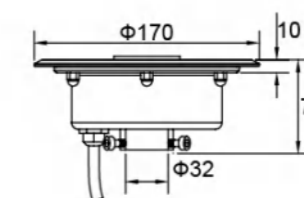

Fountain Light

Code : FS1001

Stainless Steel 304 Housing + Tempered Glass

Specification

High Power (1w/2w/3W)

Code	Vol.	Power	Color	Lumens	LED Type	Control
FS1001-H6WHT	AC12V	6W	6400K	660lm	6pcs 1W	--
FS1001-H9WHT	AC12V	9W	6400K	990lm	9pcs 1W	--
FS1001-H6WW	AC12V	6W	3000K	600lm	6pcs 1W	--
FS1001-H9WW	AC12V	9W	3000K	900lm	9pcs 1W	--
FS1001-H6RGB	AC12V	6W	RGB	330lm	6pcs 1W	ON/OFF
FS1001-H9RGB	AC12V	9W	RGB	490lm	9pcs 1W	ON/OFF