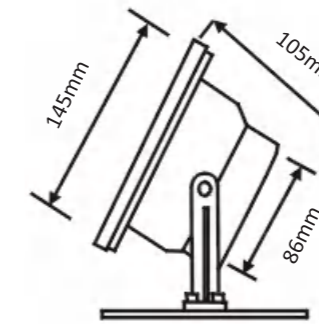

Code : U2003 / U2004

Stainless Steel 304 Housing + Tempered Glass

U2003 Housing
Casting Support

U2004 Housing
Tensile Support

Specification

High Power (1w/2w/3W)

Code	Vol.	Power	Color	Lumens	LED Type	Control
U2003(4)-H6WHT	AC12V	6W	6400K	660lm	6pcs 1W	--
U2003(4)-H9WHT	AC12V	9W	6400K	990lm	6pcs 2W	--
U2003(4)-H6WW	AC12V	6W	3000K	600lm	6pcs 1W	--
U2003(4)-H9WW	AC12V	9W	3000K	900lm	6pcs 2W	--
U2003(4)-H6RGB	AC12V	6W	RGB	330lm	6pcs 1W	ON/OFF
U2003(4)-H9RGB	AC12V	9W	RGB	490lm	6pcs 2W	ON/OFF